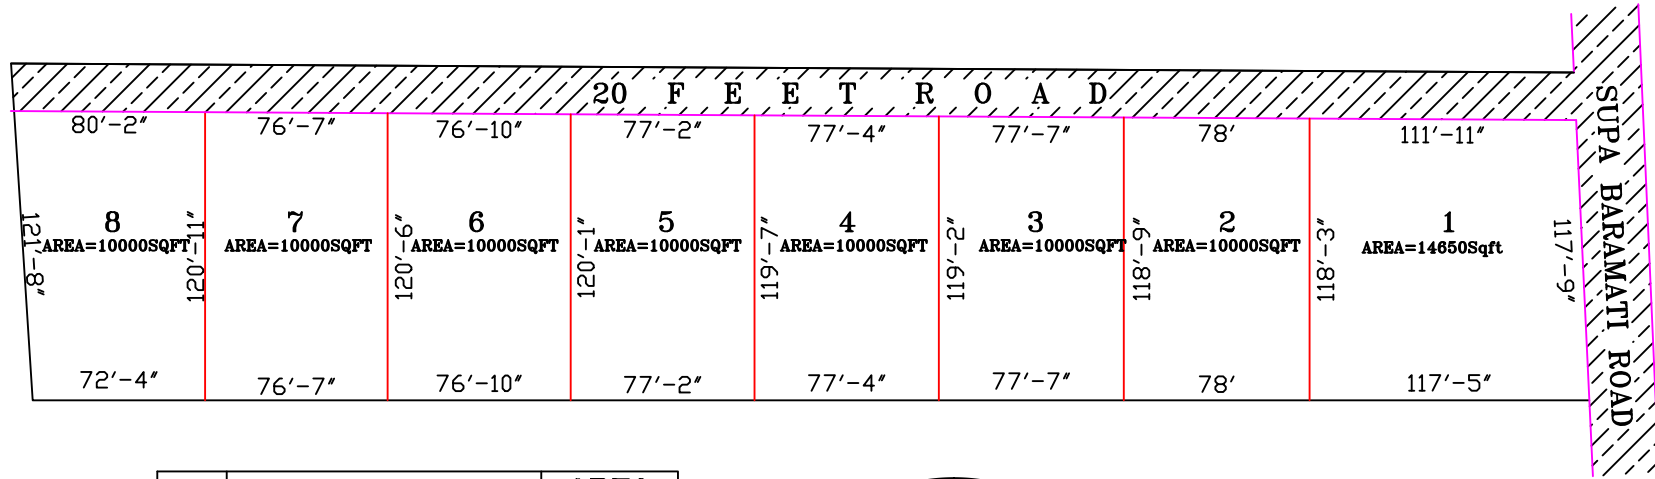

स्काय डेव्हलपर्स
नंदनवन पार्क फेज .९

VILLAGE:- PANSAREWADI
TALUKA :- BARAMATI
DIST :- PUNE
GAT.NO :-681

A	PLOT NO	AREA
1	PLOT NO 1	14650SQ.FT
2	PLOT NO 2	10000.SQ.FT
3	PLOT NO 3	10000.SQ.FT
4	PLOT NO 4	10000.SQ.FT
5	PLOT NO 5	10000.SQ.FT
6	PLOT NO 6	10000.SQ.FT
7	PLOT NO 7	10000.SQ.FT
8	PLOT NO 8	10000.SQ.FT

ALL DIMENTION IN FEET

CLIENT:-
SKY DEVELOPERS KHARADI PUNE-411014
TITLE: DETAIL PLOTTING SURVEY FOR
GAT.NO.681 PANSAREWADI
YASHDEEP SURVEYOR
ALL TYPES OF LAND SURVEY
MAHESH SHITOLE 9767 90 00 90
DATE: 25.06.2022 E-mail :maheshshitole25@gmail.com